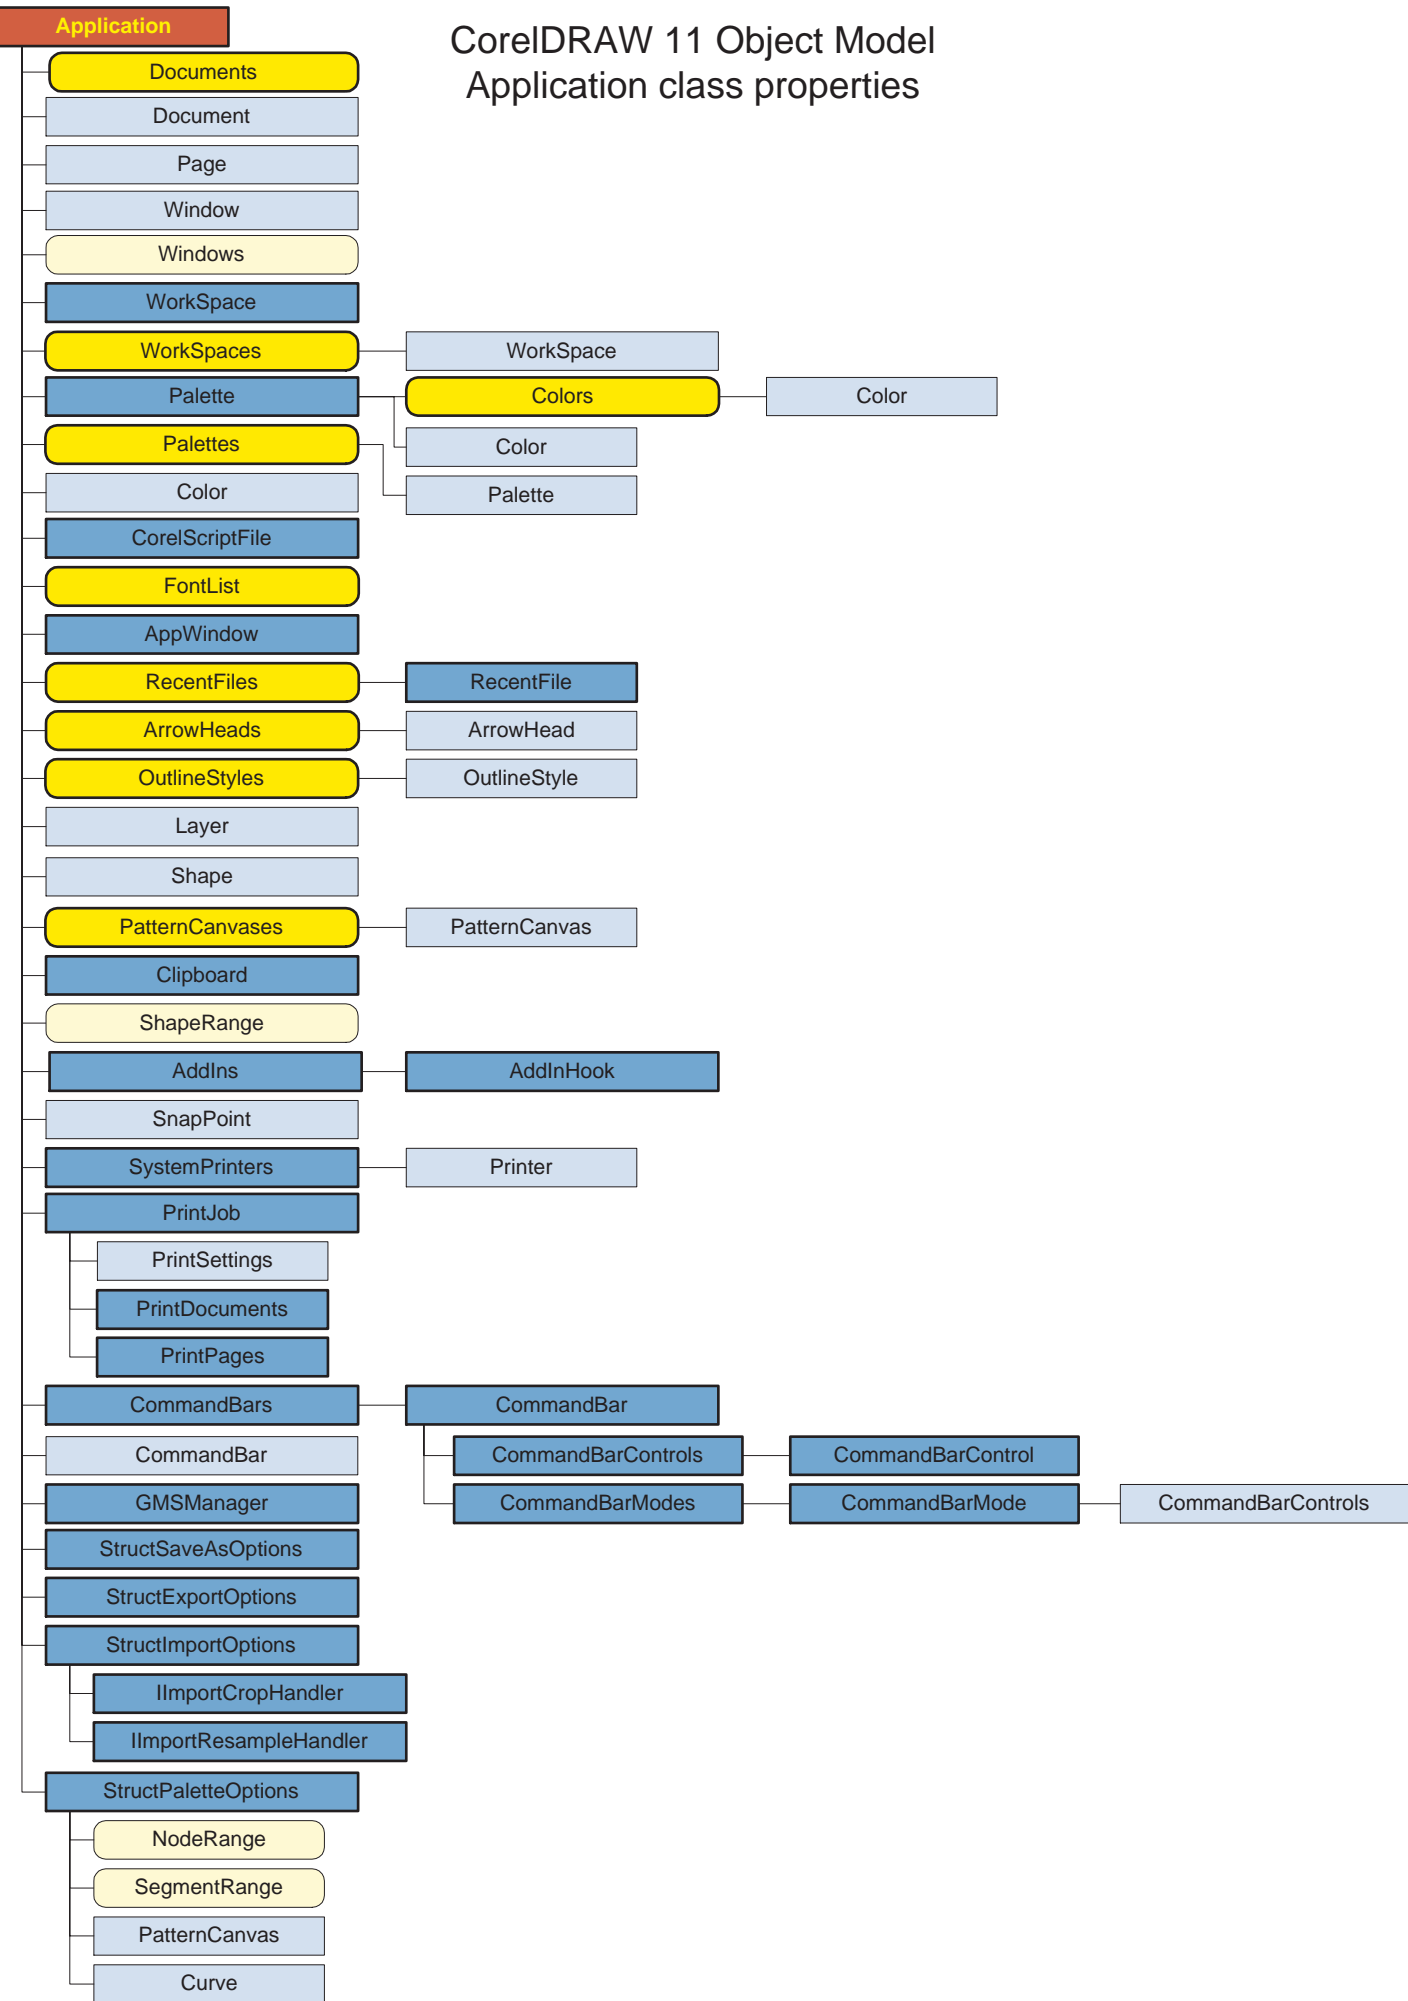

CoreIDRAW 11 Object Model

CoreIDRAW 11 Object Model

Application class properties

CoreIDRAW 11 Object Model

Shape class properties

CorelDRAW 11 Object Model

Fill, Text, Effects class properties

Fill & Text class properties

Effects class properties