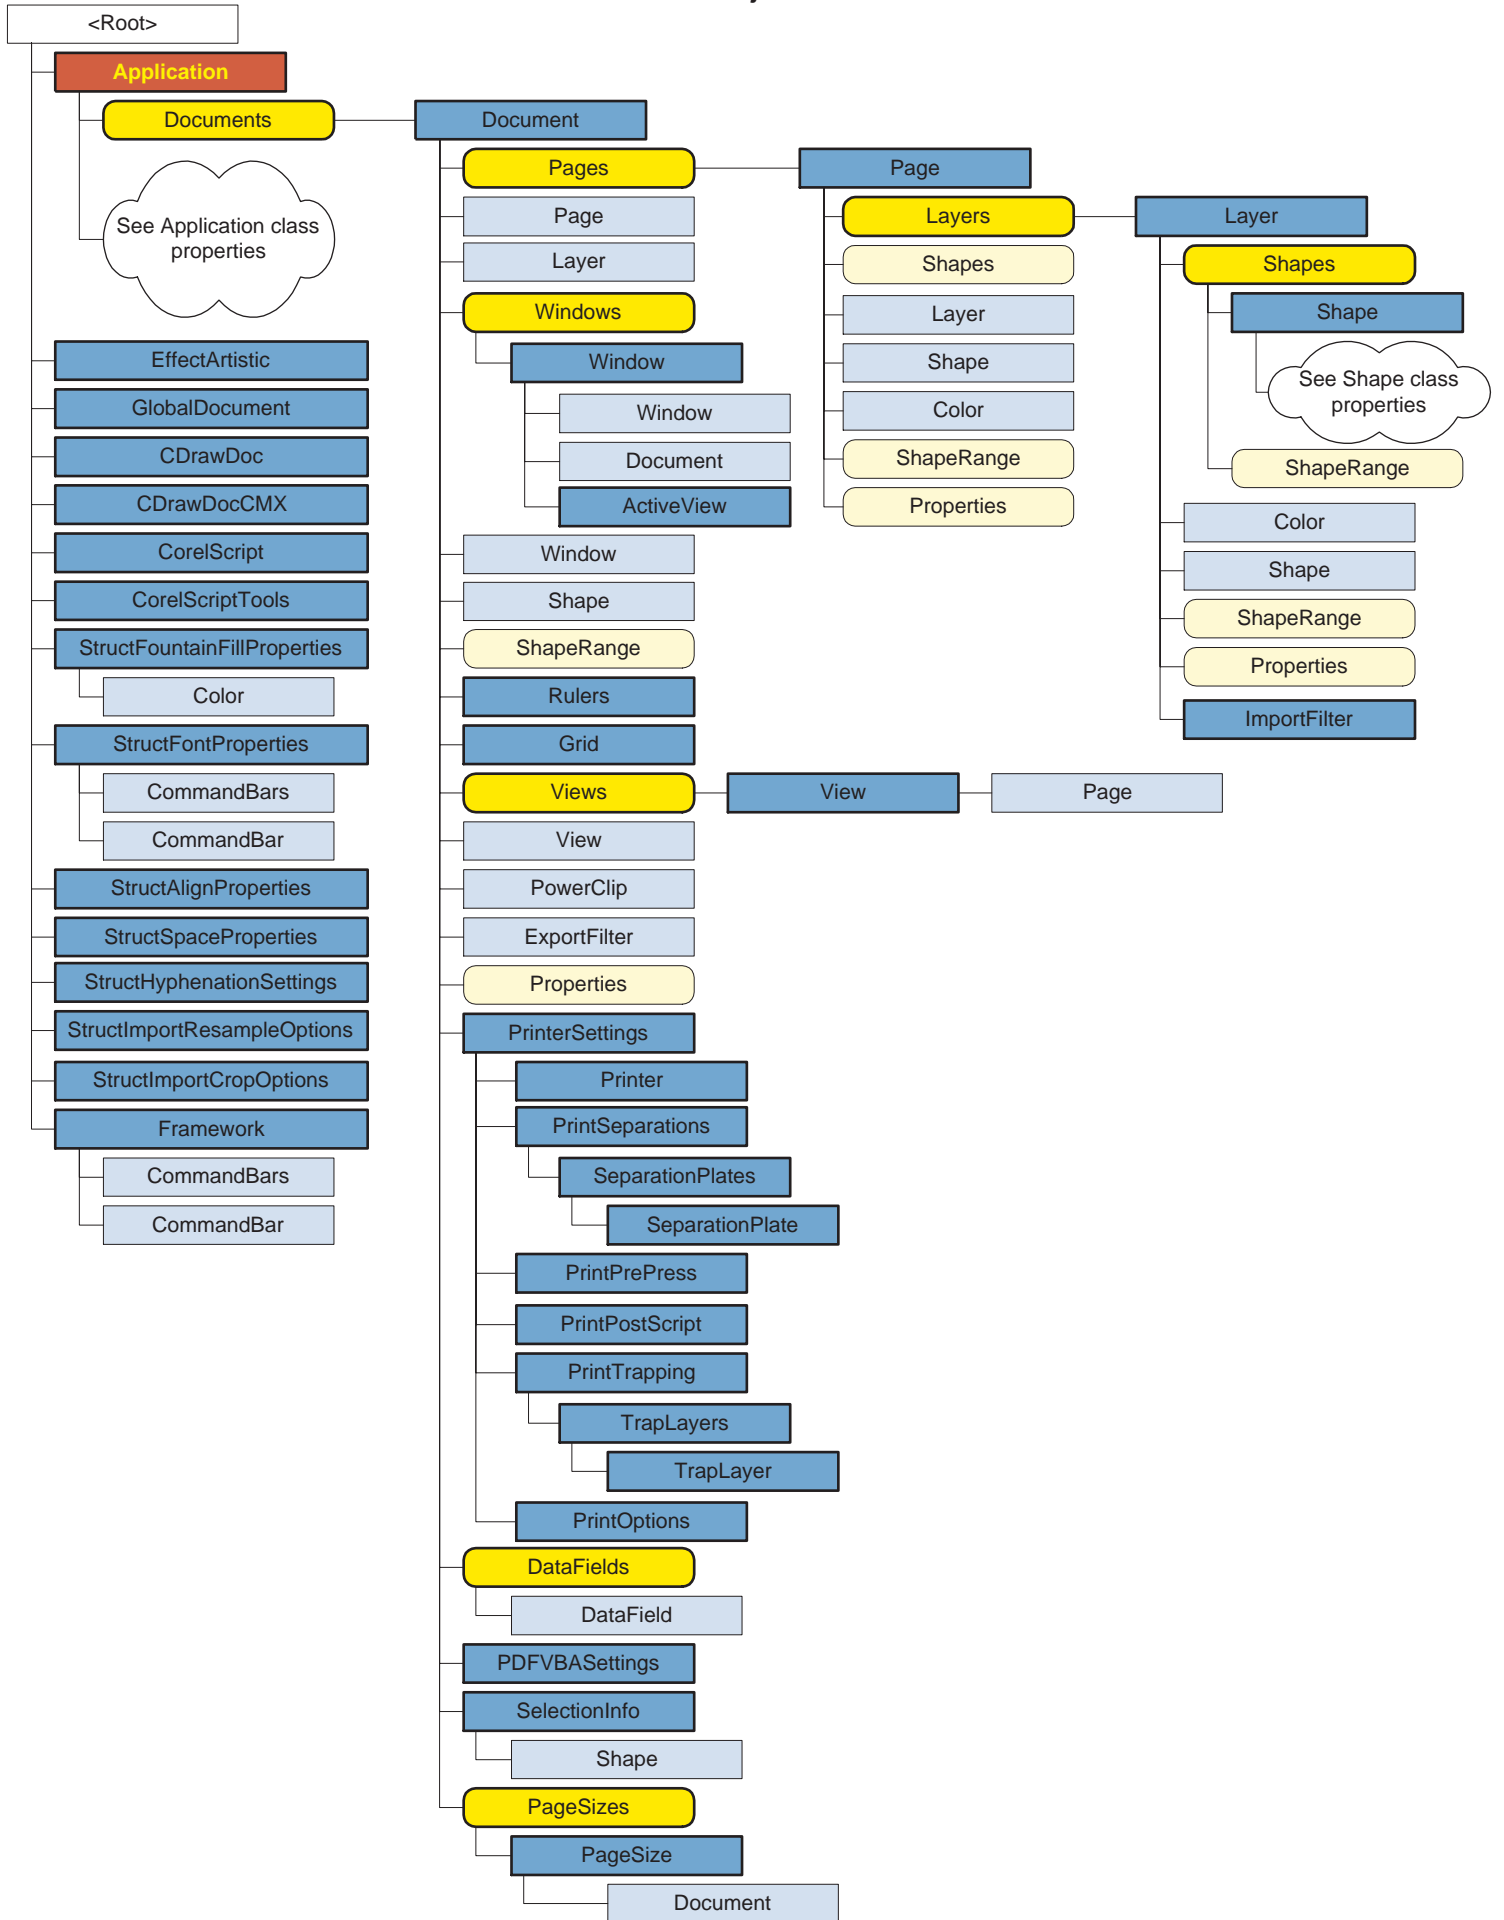

CoreIDRAW 11 Object Model

CoreIDRAW 11 Object Model

Application class properties

CoreIDRAW 11 Object Model

Shape class properties

CorelDRAW 11 Object Model

Fill, Text, Effects class properties

Fill & Text class properties

Effects class properties